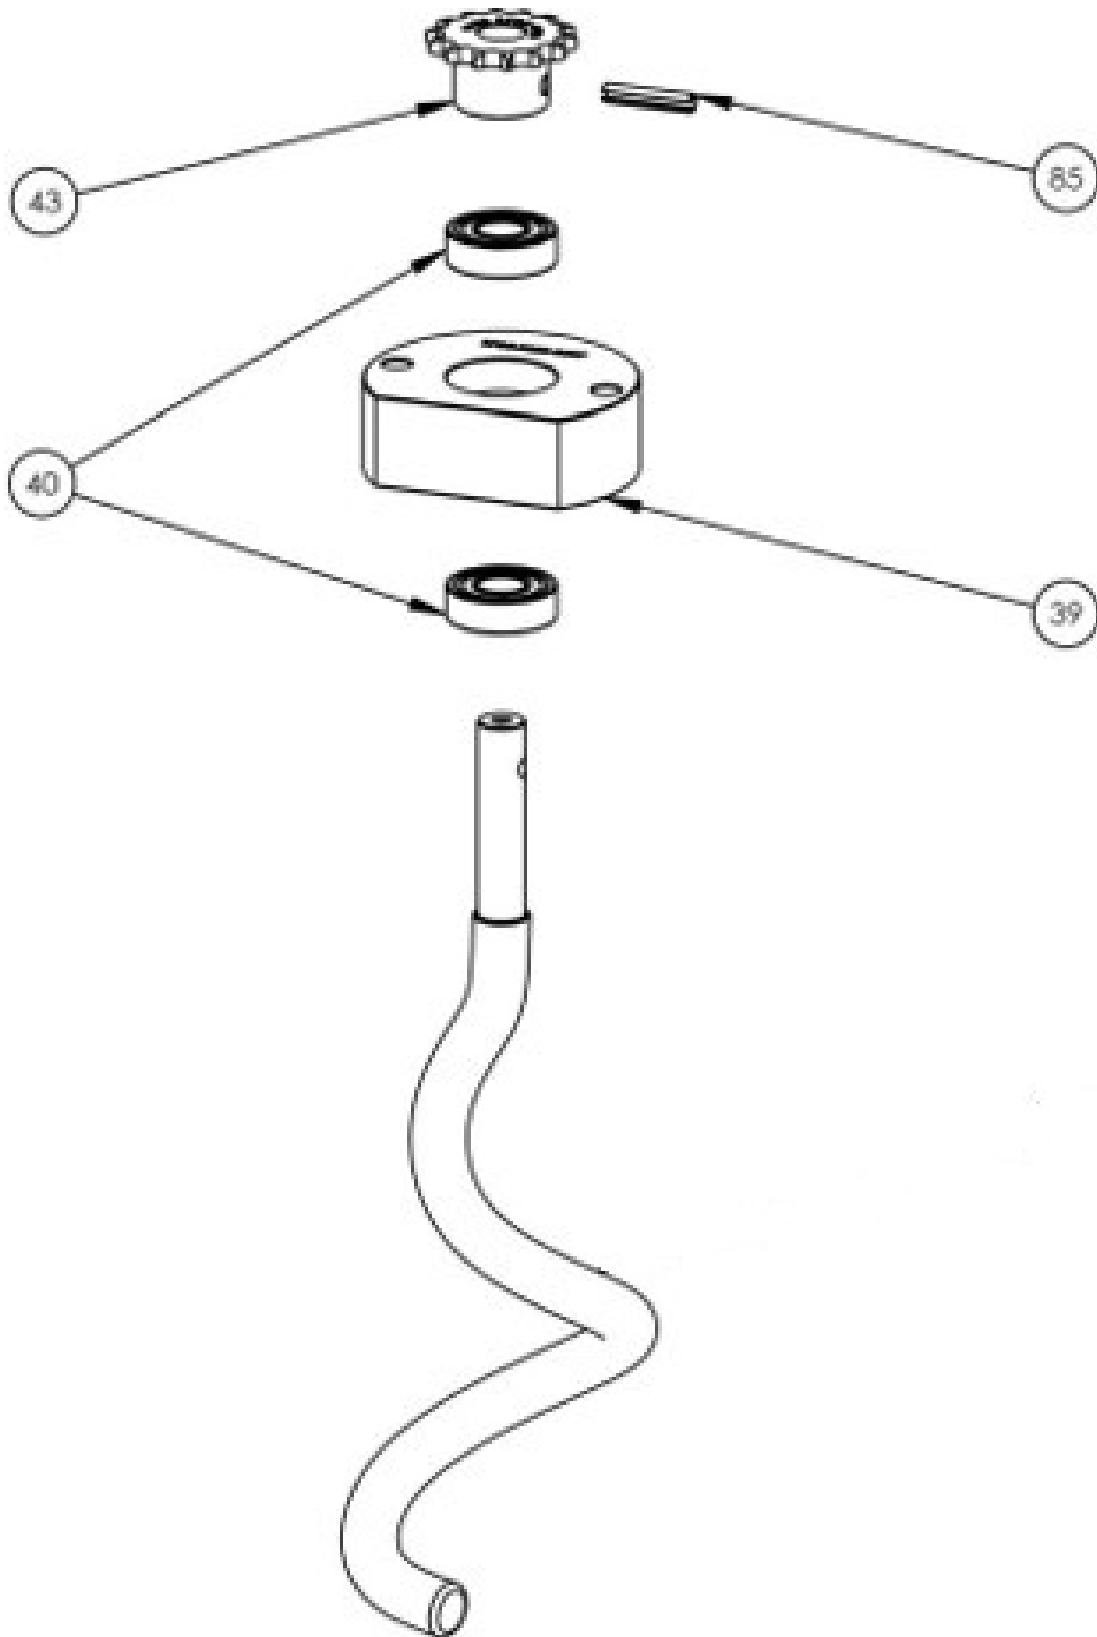

SPIRAL DOUGH KNEADER - Exploded view - Spiral

SPIRAL DOUGH KNEADER - Parts list - Spiral

Pos.	Code	Item	Description	V	W&T	Ref.	Notes	S/N break
39	0DF221	CIL00071	SPIRAL SUPPORT L10					
40	0D0035	CIL00090	BEARING 6202 2RS		X			
43	0DF223	CIL00082	SPIRAL PINION L10 Z143/8" D15		X			
85	0D0400	BIL00006	ROLL PIN 6x30