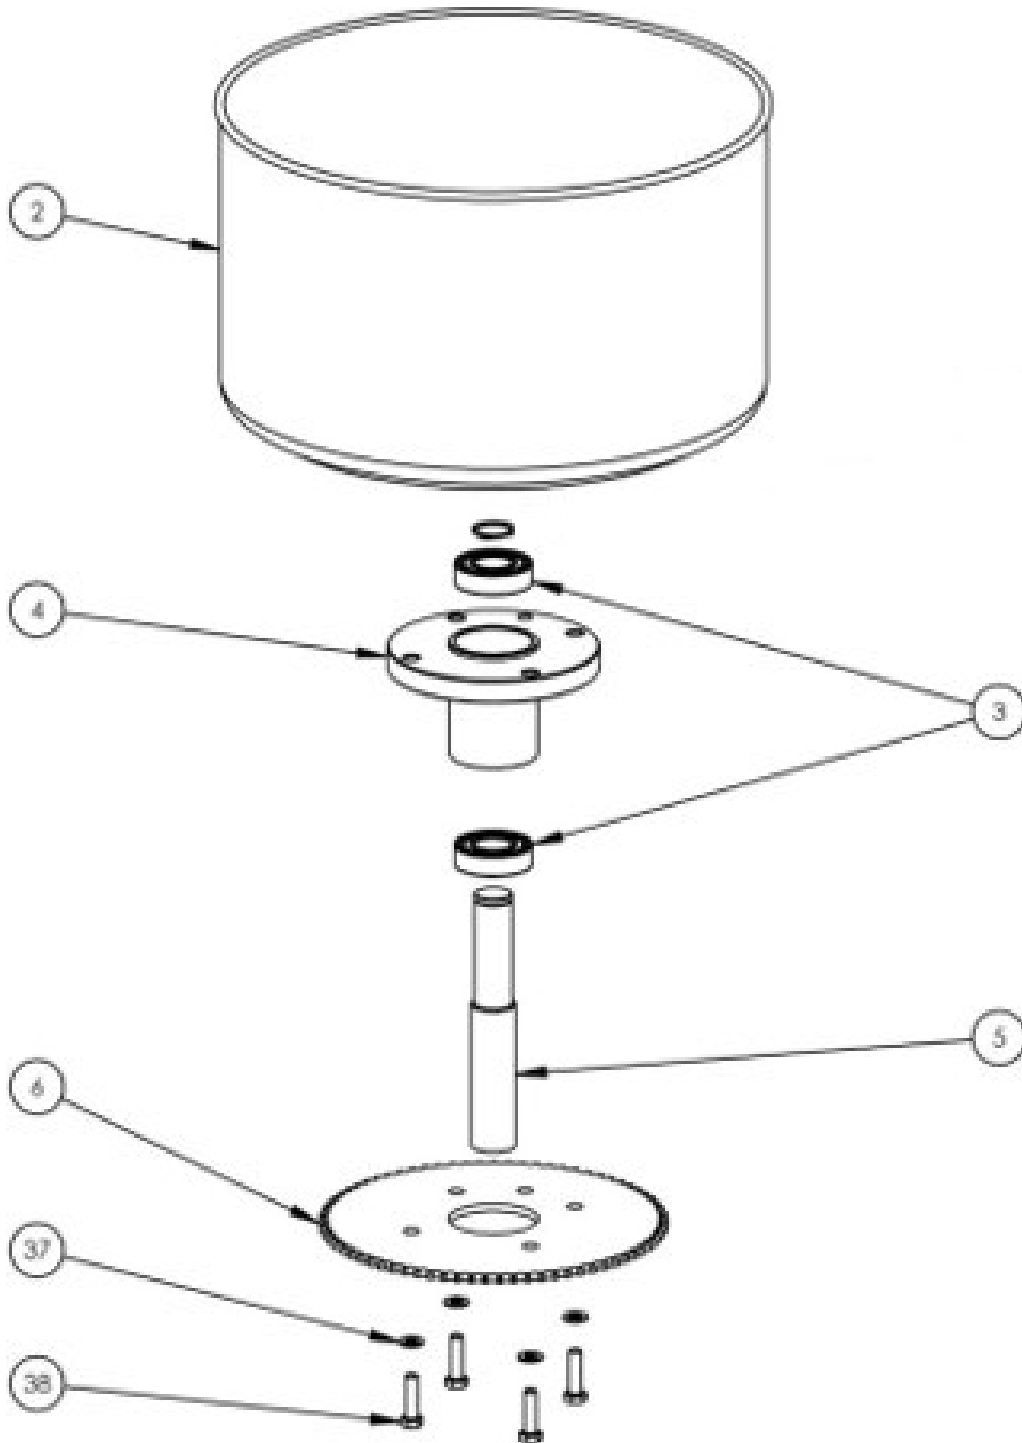

SPIRAL DOUGH KNEADER - Exploded view - Structure

**SPIRAL DOUGH KNEADER - Parts list - Structure**

Pos.	Code	Item	Description	V	W&T	Ref.	Notes	S/N break
2	0DF190	CIL00021	BOWL L10 260 x 200					
3	0KQ394	CIL00093	BEARING 6205 2RS		X			
4	0DF191	CIL00074	BOWL SUPPORT L10					
5	0DF192	CIL00066	BOWL SUPPORT SHAFT L10					
6	0DF193	CIL00079	BOWL CROWN L10 Z65 3/8"					
7	0DF194	CIL00045	MOTOR L10 230V – 0.37Kw	X				
8	0DF195	CIL00055	GEAR BOX	X				
9	0DF196	CIL00058	REDUCER FLANGE S40 (L10)		X			
10	0DF197	CIL00077	UCF204 (D20mm) (DRIVE SHAFT SUPPORT)		X			
11	0DF198	CIL00061	TRANSMISSION SHAFT L10					
13	0DF200	CIL00087	DRIVE PINION BOWL L10 Z14 3/8" D20		X			
14	0DF201	CIL00140	SPIRAL ASSEMBLY L10		X			
15	0DF202	CIL00114	LID MICROSWITCH BRACKET L10					
16	0DF203	CIL00113	MICROSWITCH D3V-166-1C5	X				
17	0DF204	CIL00123	CHAIN TENSIONER ASSEMBLY					
18	0DF205	CIL00068	LID SHAFT L10					
19	0DF206	CIL00038	MICROSWITCH HUB					
21	0DF208	CIL00032	LID L10					
22	0DF209	CIL00104	PLASTIC STOP SPACER 10X15					
25	0DF210	CIL00110	SINGLE-PHASE SWITCH					
28	0DF211	CIL00106	WHEEL WITH BRAKE D50 M12					
29	0DF212	CIL00107	UNBRAKED WHEEL D50M12					
30	0DF213	CIL00119	PLASTIC CABLE GLAND M20 x 1.5					
34	0DF377	CIL00040	DOUGH REMOVER PIN L10					
35	0DF218	CIL00099	BOWL CHAIN L10 3/8" 69P		X			
36	0DF219	CIL00094	SPIRAL CHAIN 3/82 69P		X			
37	0DF220	CIL00264	LID COVER					
38	0DF374	CIL00274 + CIL00269	3.3A FUSE + FUSE HOLDER	X				

SPIRAL DOUGH KNEADER - Parts list - Bowl Mechanism

Pos.	Code	Item	Description	V	W&T	Ref.	Notes	S/N break
2	0DF190	CIL00021	BOWL L10 260 x 200					
3	0KQ394	CIL00093	BEARING 6205 2RS		X			
4	0DF191	CIL00074	BOWL SUPPORT L10					
5	0DF192	CIL00066	BOWL SUPPORT SHAFT L10					
6	0DF193	CIL00079	BOWL CROWN L10 Z65 3/8"		X			
37	0KQ524	BIL00035	FLAT WASHER 8 ZN					
38	0D2329	BIL00034	HEX HEAD SCREW M8 x 30 ZN					