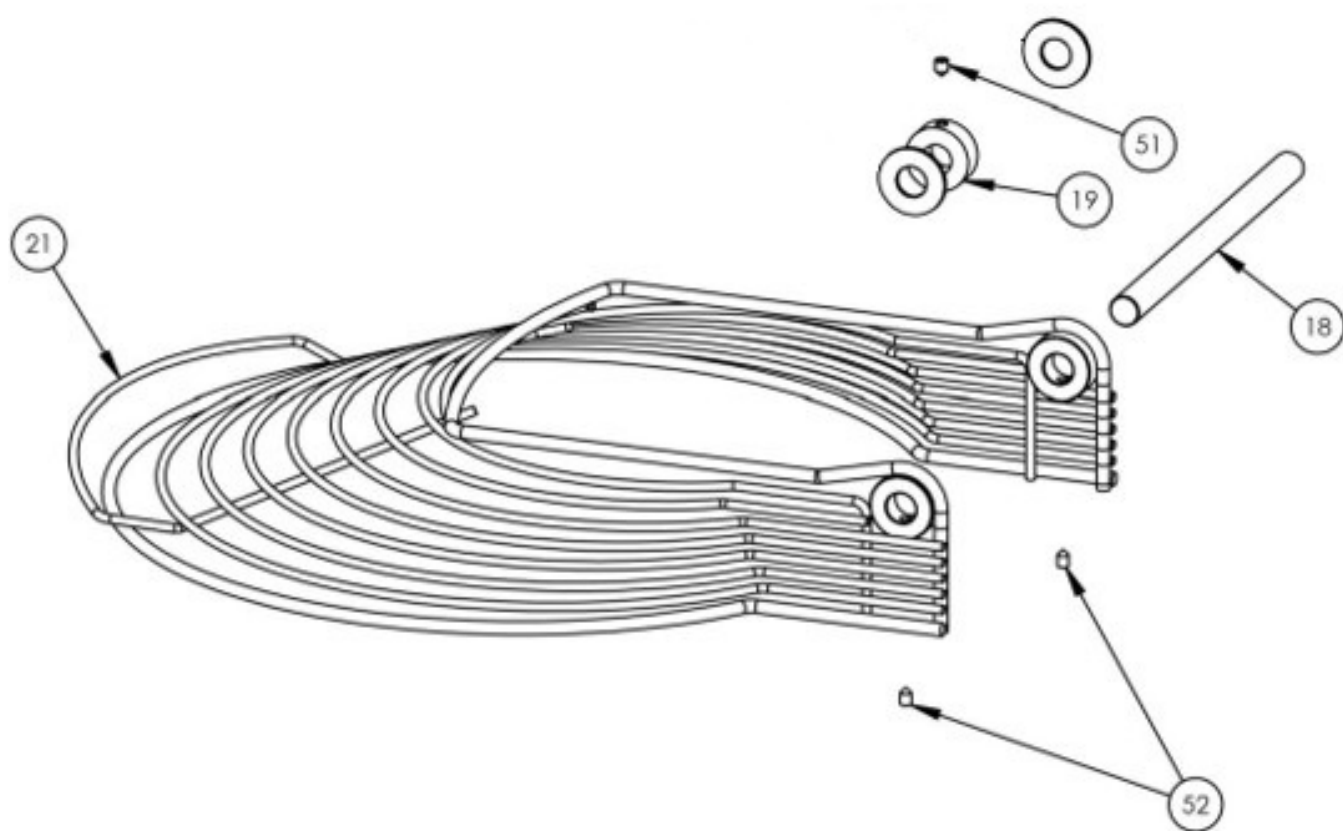

SPIRAL DOUGH KNEADER - Exploded view - Lid

SPIRAL DOUGH KNEADER - Parts list - Lid

Pos.	Code	Item	Description	V	W&T	Ref.	Notes	S/N break
18	0DF205	CIL00068	LID SHAFT L10					
19	0DF206	CIL00038	MICROSWITCH HUB					
21	0DF208	CIL00231	LID L10		X			
51	0D0545	BIL00019	POINT GRUB SCREW M6 x 8 ZN					
52	0D2109	BIL00018	POINT GRUB SCREW M5 x 8 ZN