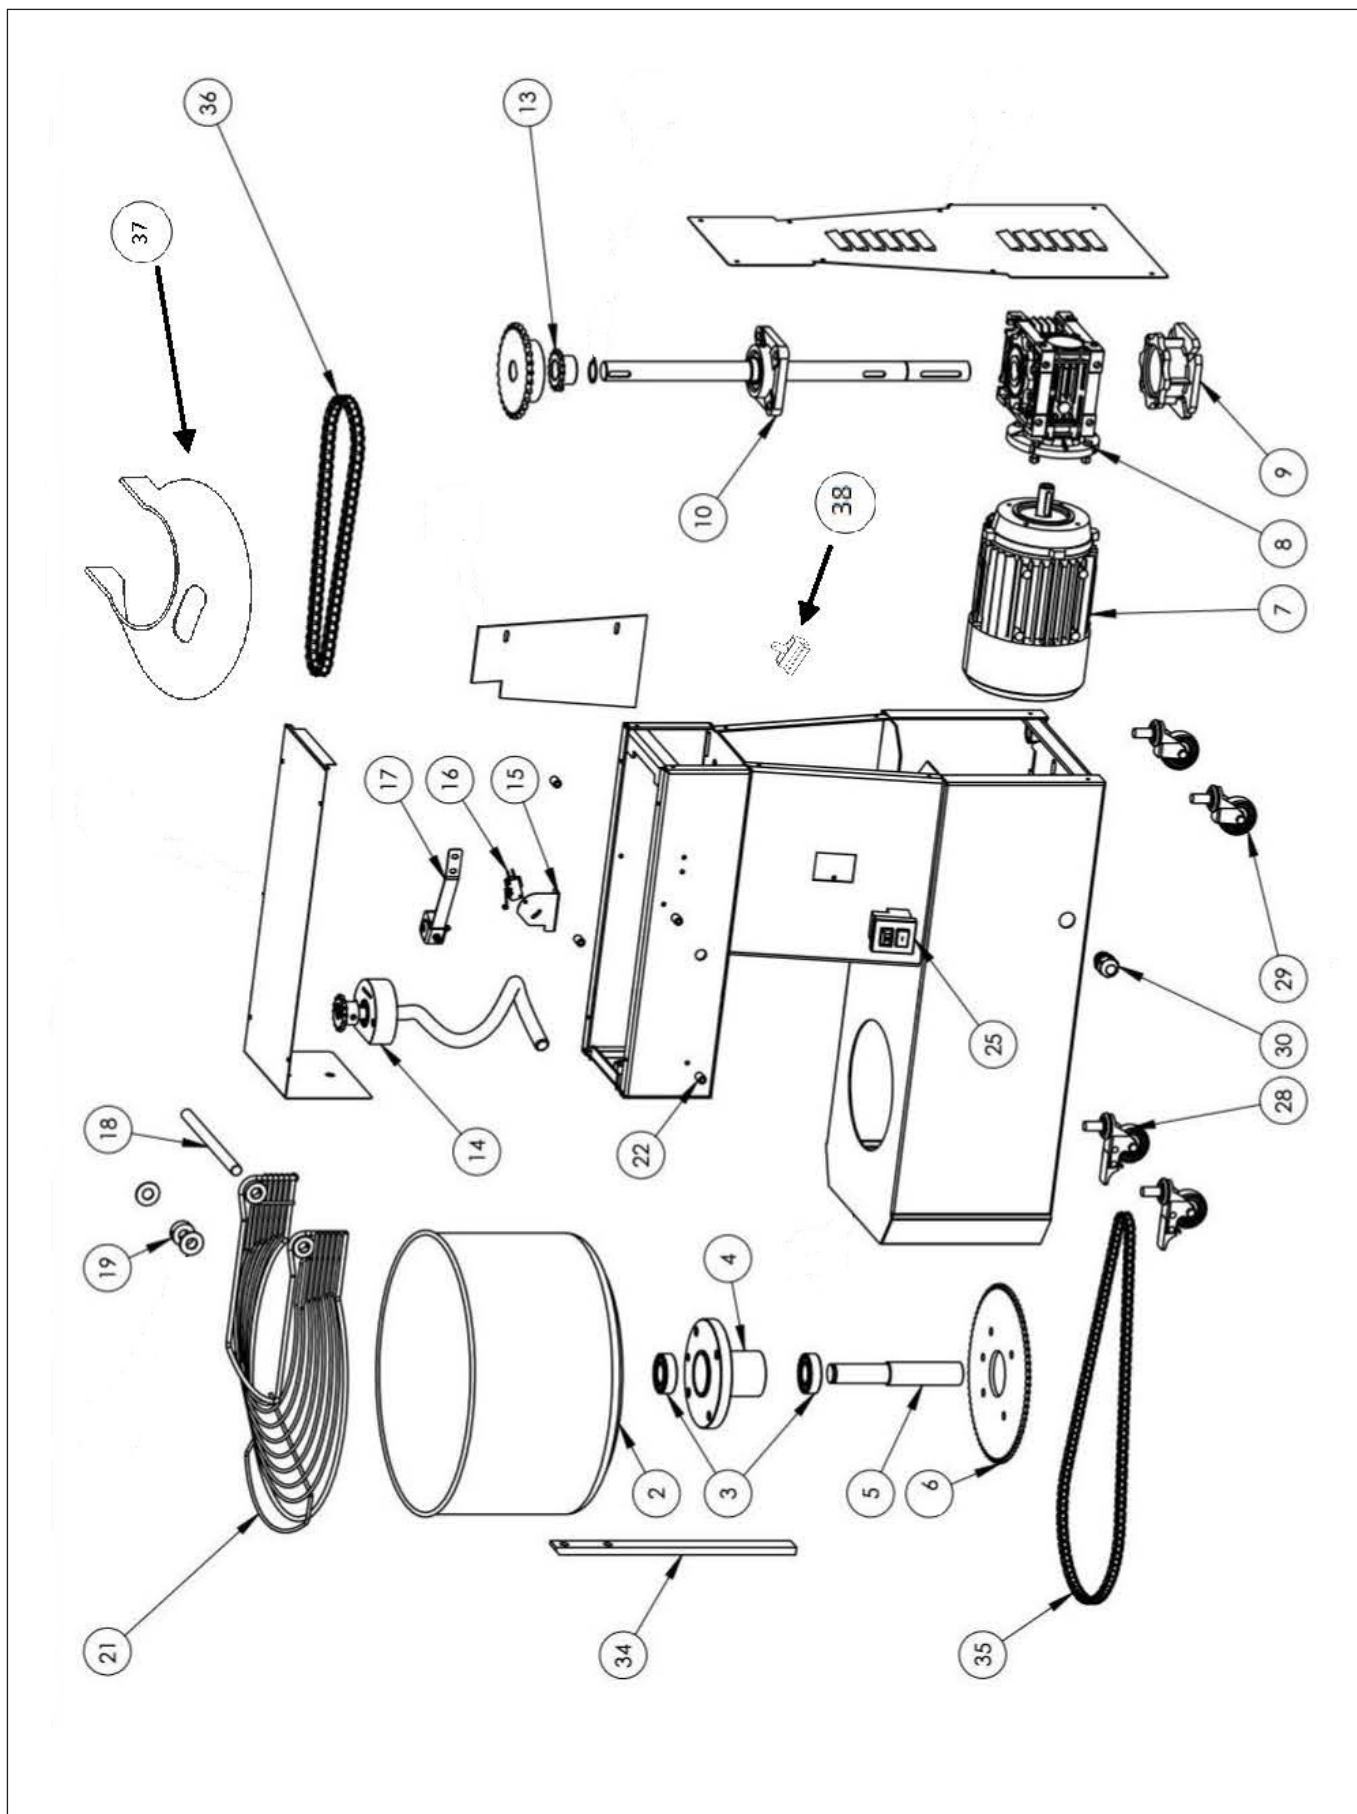

SPIRAL DOUGH KNEADER - Exploded view - Structure

SPIRAL DOUGH KNEADER - Parts list - Structure

Pos.	Code	Item	Description	V	W&T	Ref.	Notes	S/N break
2	0DF190	CIL00021	BOWL L10 260 x 200					
3	0KQ394	CIL00093	BEARING 6205 2RS		X			
4	0DF191	CIL00074	BOWL SUPPORT L10					
5	0DF192	CIL00066	BOWL SUPPORT SHAFT L10					
6	0DF193	CIL00079	BOWL CROWN L10 Z65 3/8"					
7	0DF194	CIL00045	MOTOR L10 230V – 0.37Kw	X				
8	0DF195	CIL00055	GEAR BOX	X				
9	0DF196	CIL00058	REDUCER FLANGE S40 (L10)		X			
10	0DF197	CIL00077	UCF204 (D20mm) (DRIVE SHAFT SUPPORT)		X			
11	0DF198	CIL00061	TRANSMISSION SHAFT L10					
13	0DF200	CIL00087	DRIVE PINION BOWL L10 Z14 3/8" D20		X			
14	0DF201	CIL00140	SPIRAL ASSEMBLY L10		X			
15	0DF202	CIL00114	LID MICROSWITCH BRACKET L10					
16	0DF203	CIL00113	MICROSWITCH D3V-166-1C5	X				
17	0DF204	CIL00123	CHAIN TENSIONER ASSEMBLY					
18	0DF205	CIL00068	LID SHAFT L10					
19	0DF206	CIL00038	MICROSWITCH HUB					
21	0DF208	CIL00032	LID L10					
22	0DF209	CIL00104	PLASTIC STOP SPACER 10X15					
25	0DF210	CIL00110	SINGLE-PHASE SWITCH					
28	0DF211	CIL00106	WHEEL WITH BRAKE D50 M12					
29	0DF212	CIL00107	UNBRAKED WHEEL D50M12					
30	0DF213	CIL00119	PLASTIC CABLE GLAND M20 x 1.5					
34	0DF377	CIL00040	DOUGH REMOVER PIN L10					
35	0DF218	CIL00099	BOWL CHAIN L10 3/8" 69P		X			
36	0DF219	CIL00094	SPIRAL CHAIN 3/82 69P		X			
37	0DF220	CIL00264	LID COVER					
38	0DF374	CIL00274 + CIL00269	3.3A FUSE + FUSE HOLDER	X