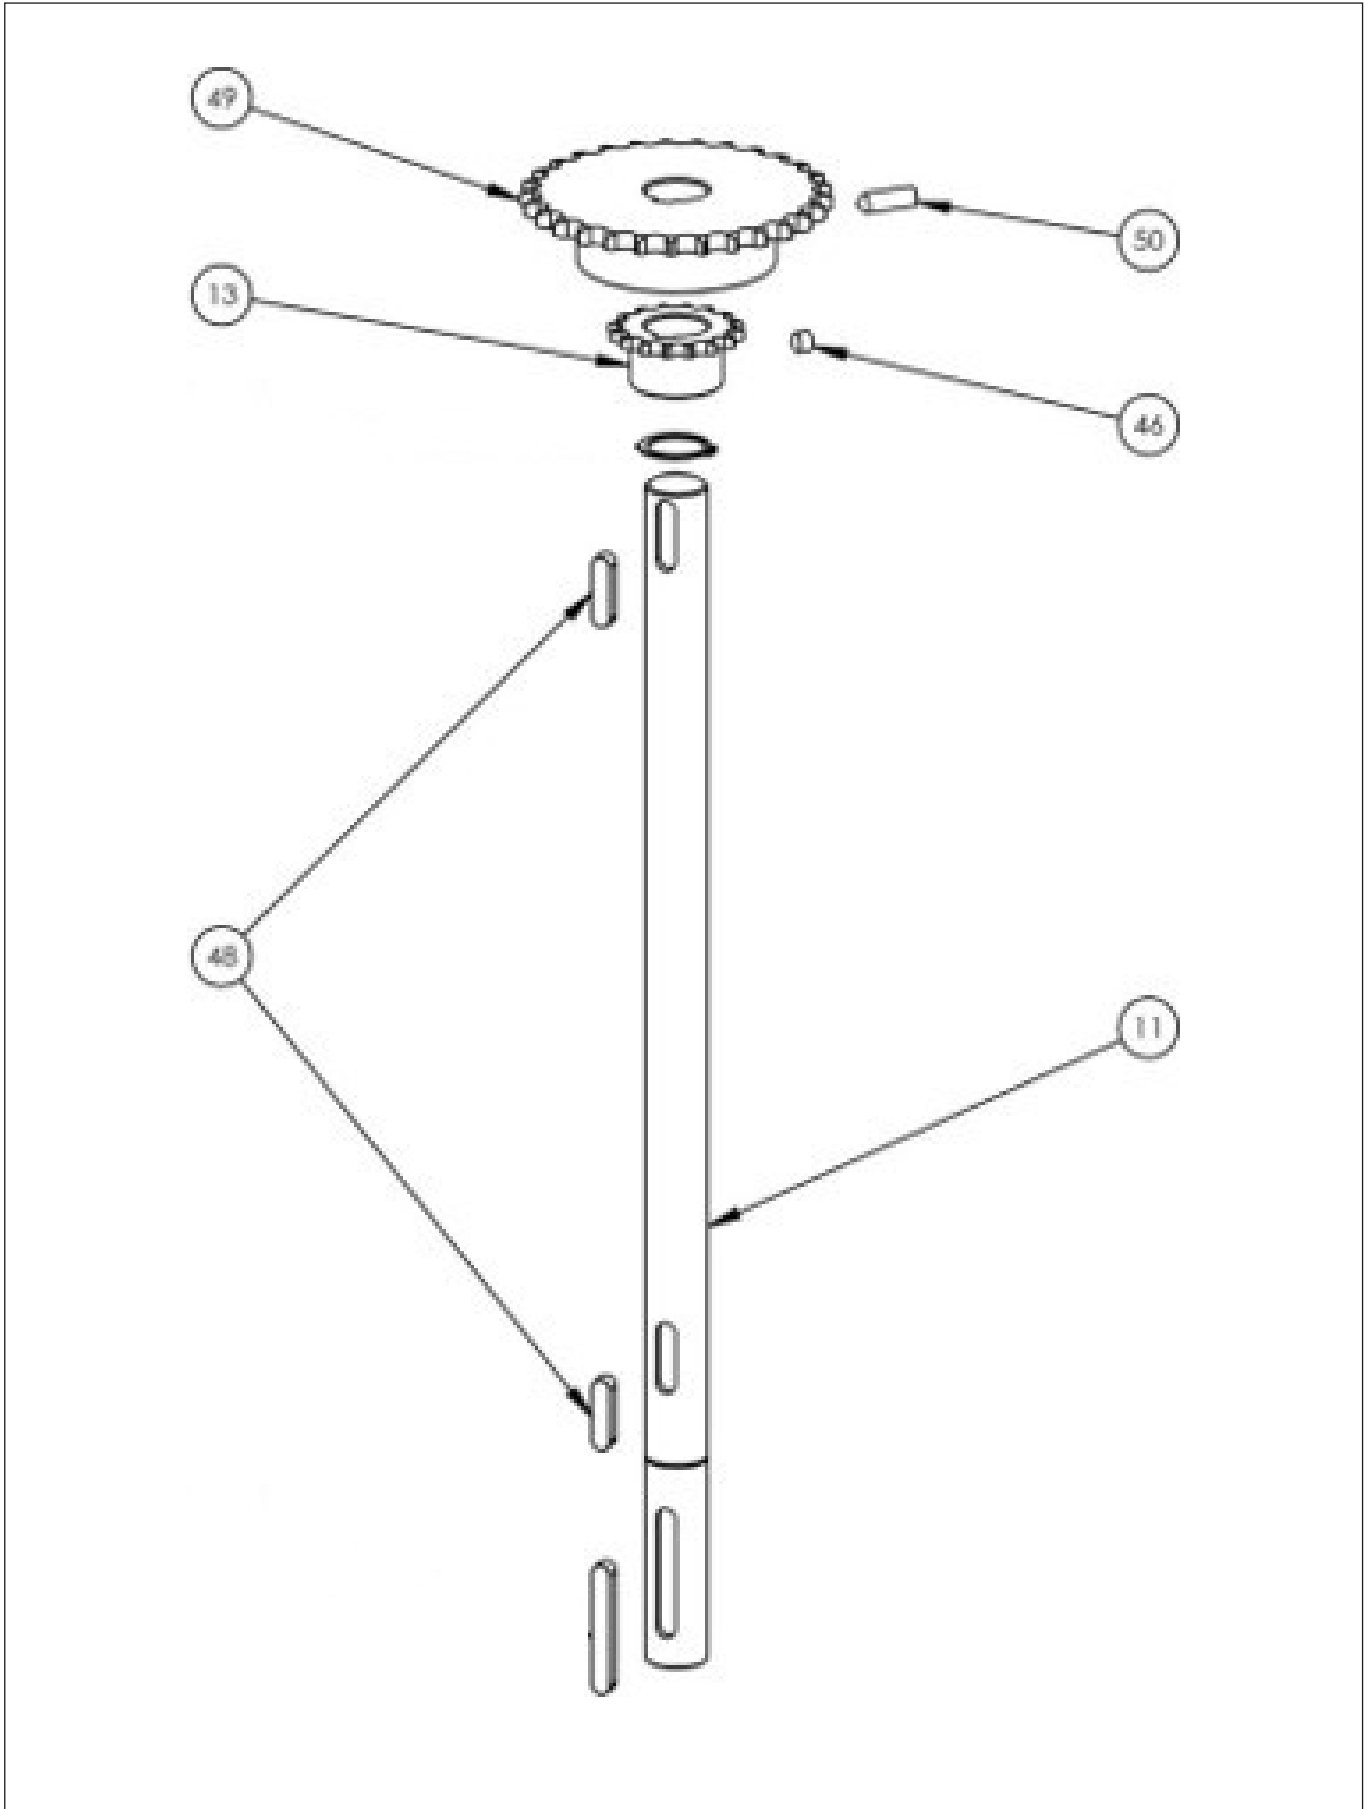

SPIRAL DOUGH KNEADER - Parts list - Mechanism

Pos.	Code	Item	Description	V	W&T	Ref.	Notes	S/N break
11	0DF198	CIL00061	DRIVE SHAFT L10					
13	0DF200	CIL00087	BOWL DRIVE PINION L10 Z14 3/8"D20		X			
46	0D0559	BIL00020	M8x8 POINT GRUB SCREW UNPROCESSED					
48	0KQ486	BIL00004	INTERLOCKING TAB 6x30					
49	0DF225	CIL00085	SPIRAL DRIVE PINION L10 Z25 3/8"D20		X			
50	0DF073	BIL00021	M8 x 25 POINT GRUB SCREW UNPROCESSED