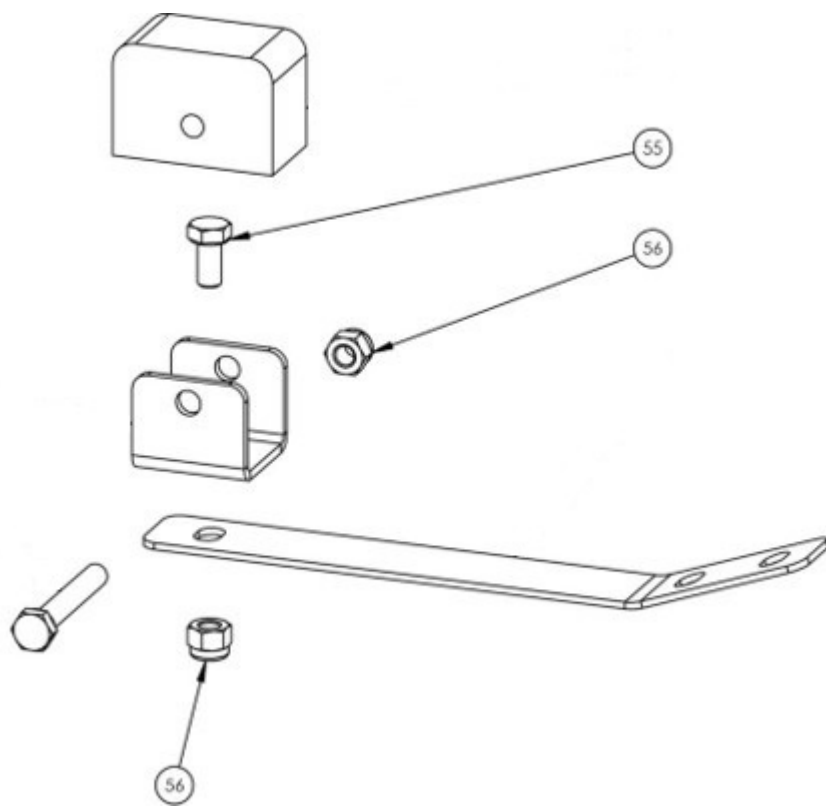

SPIRAL DOUGH KNEADER - Parts list - Lid

Pos.	Code	Item	Description	V	W&T	Ref.	Notes	S/N break
18	0DF205	CIL00068	LID SHAFT L10					
19	0DF206	CIL00038	MICROSWITCH HUB					
21	0DF208	CIL00231	LID L10		X			
51	0D0545	BIL00019	POINT GRUB SCREW M6 x 8 ZN					
52	0D2109	BIL00018	POINT GRUB SCREW M5 x 8 ZN					

SPIRAL DOUGH KNEADER - Exploded view - Tensioner